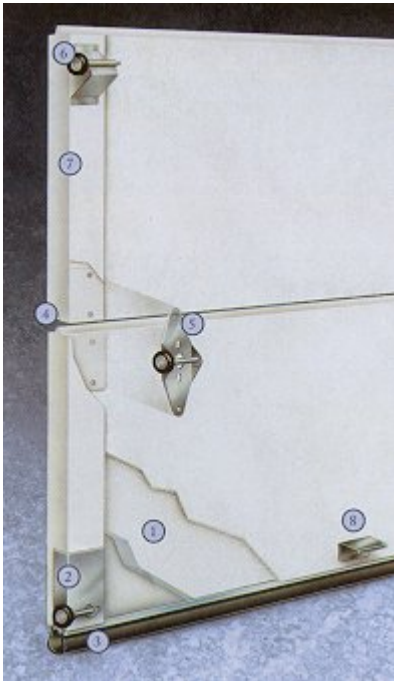

Are you interested in purchasing a new garage door?

Clopay model 4050
1+3/8 inch - fully insulated
Single Garage
Short Panel [with vent]
Steel-backed
White
Belsera-approved model

Initial quote*:

Door [including vent]: **\$820** installed [includes tax]

'Low Headroom Track' [if necessary]: **\$95**

New Opener [ultra-quiet, belt-drive, DC motor, 2 clickers]: **\$345**

*we are eligible for a 'quantity discount' so contact below if interested

Please contact: Castle Garage Door 858.391.1990
& speak with **Adam** [cell] 858.602.6766

These Clopay doors feature:

- 3-Layer Steel Construction - Featuring polystyrene insulation
 1. Steel - heavy-duty steel - resists warping cracking or splitting
 2. Insulation - 1 3/8" thickness
 3. Steel
- Lifetime warranty on paint; 3 years on hardware
- 4050 model - traditional raised panel design
- Pre-painted finish can be painted to match your house color or trim. [White]
- Rust-proofed with G60 galvanizing. Finish is painted inside and out with baked-on polyester top coat.
- Extended life cycle nylon rollers
- Vinyl bottom seal conforms to irregular garage floors to form a tight seal against the elements

- Premium Class Features

1. 1 3/8" thick polystyrene insulation provides R-value of 6.5
2. Patented Safe-T-Bracket cannot be removed under normal circumstances when door is under tension
3. Rust-proofed aluminum bottom weatherseal retainer. Bottom weatherseal conforms to floor irregularities to provide tight seal against the elements.
4. Tongue and groove joint provides tight seal against the elements
5. Galvanized solid steel hinges are durable, reliable and secure.
6. Top quiet nylon rollers provide durability and quiet operation.
7. White finish painted end stiles provide extra support to hinges and rollers
8. Step plates, inside and out, allow for easy manual closure